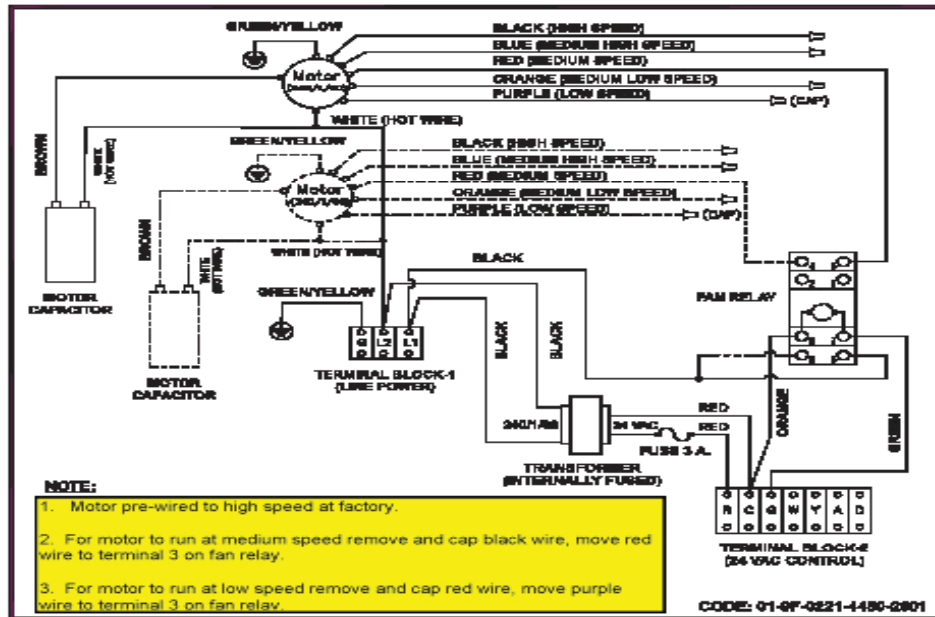

Wiring Diagram for Blower Models 242040 / 602040

Wiring Diagram for Blower Model 482040