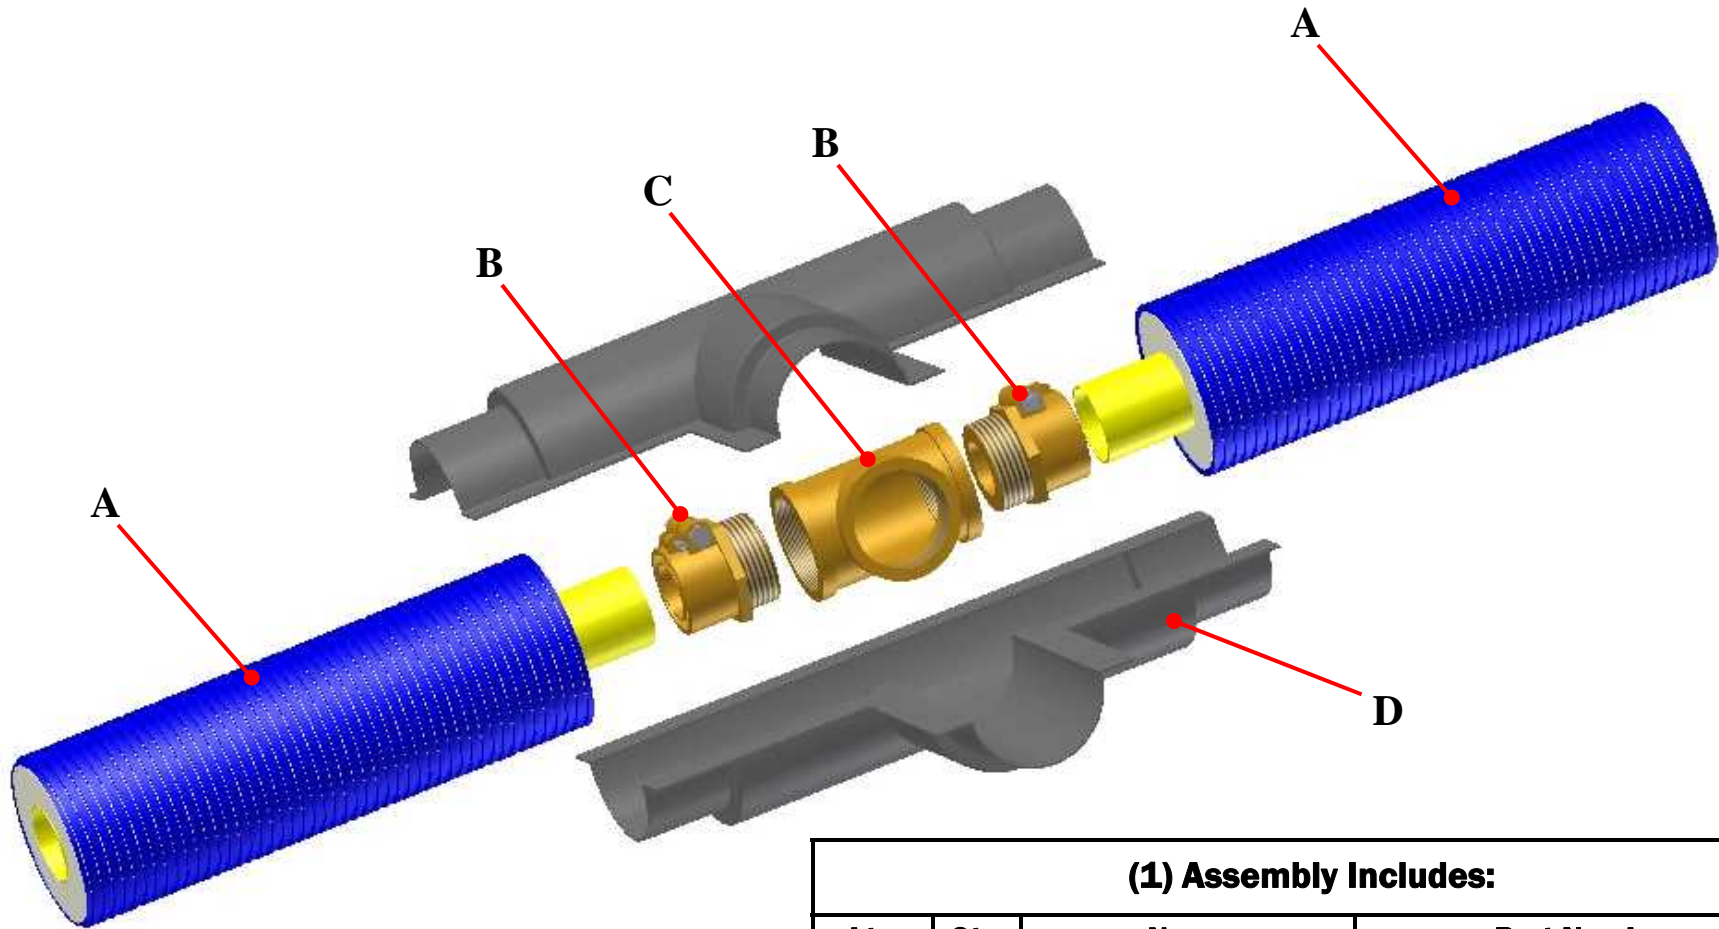

Uno PEX Tubing Tee Connection & Insulation Box Tee

(1) Assembly Includes:			
Ltr.	Qty.	Name	Part Number
A	2	Uno PEX Tubing	
B	2	Jentro NPT Adapter	
C	1	Brass Tee	
D	1	Insulation Box Tee	