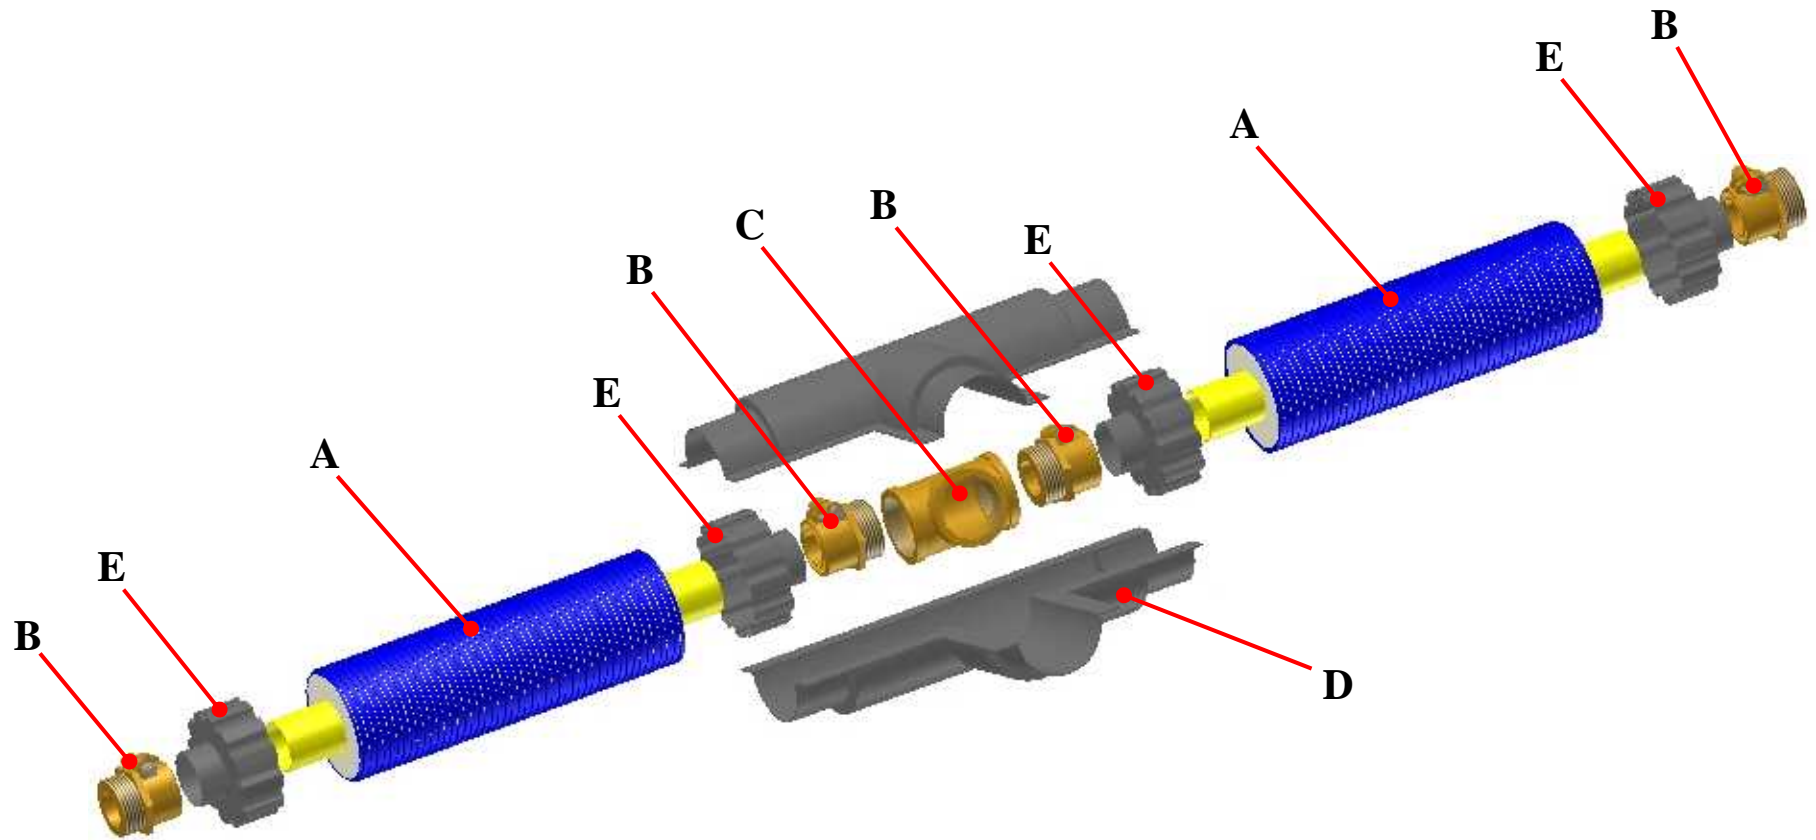

# Uno PEX Tubing with Tee Connection, Insulation Box Tee & Shrink Caps

Job#: \_\_\_\_\_

Date: \_\_\_\_\_

<b>(1) Assembly Includes:</b>			
<b>Ltr.</b>	<b>Qty.</b>	<b>Name</b>	<b>Part Number</b>
A	2	Uno PEX Tubing	
B	4	Jentro NPT Adapters	
C	1	Brass Tee	
D	1	Insulation Box Tee	
E	4	Uno Shrink Cap	