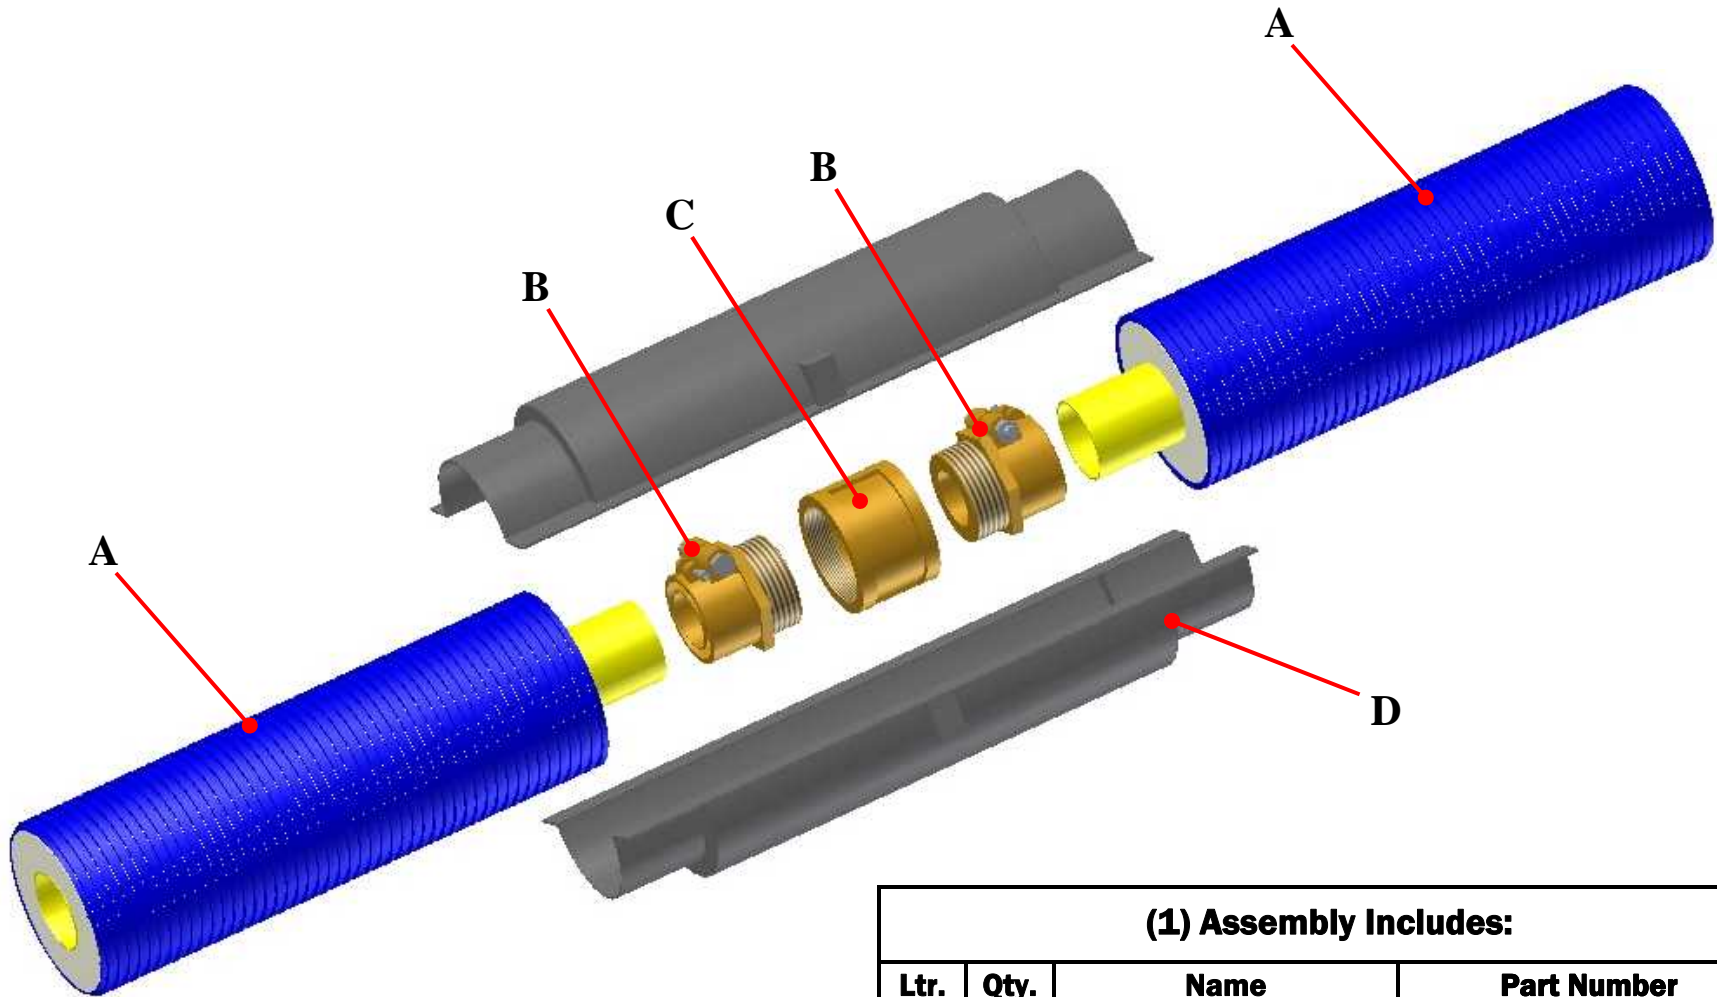

# Uno PEX with Coupling & Insulation Box Sleeve

## (1) Assembly Includes:

Ltr.	Qty.	Name	Part Number
A	2	Uno PEX Tubing	
B	2	Jentro NPT Adapter	
C	1	Coupling	
D	1	Insulation Box Sleeve	