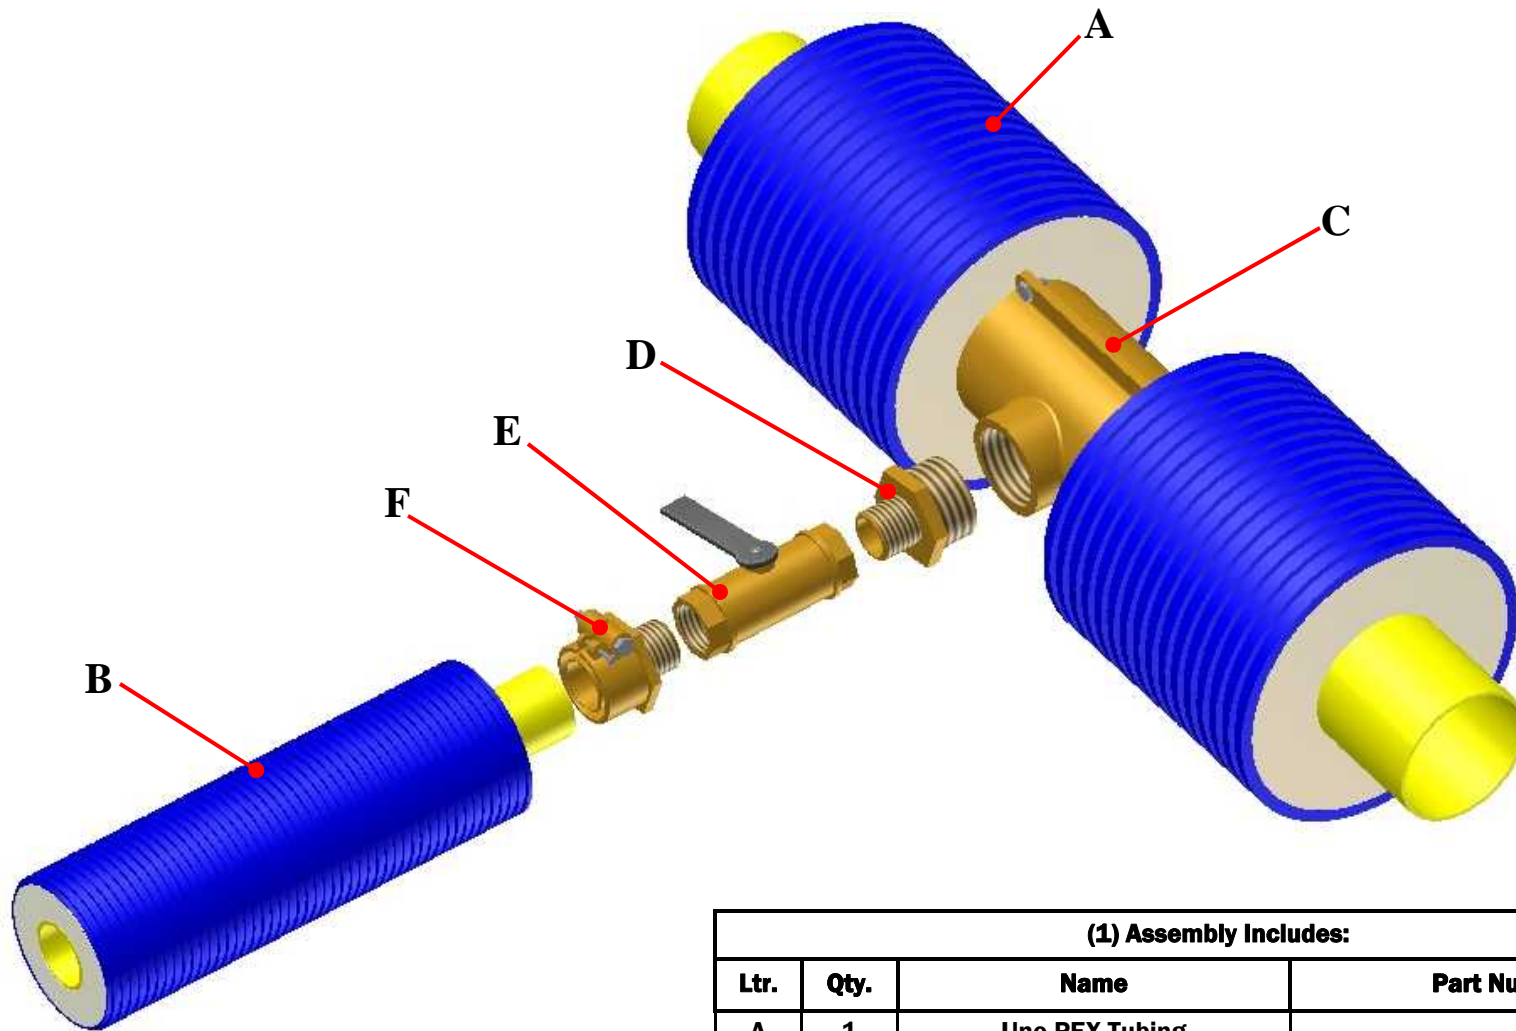

# Uno PEX with Saddle Connection

**(1) Assembly Includes:**

Ltr.	Qty.	Name	Part Number
A	1	Uno PEX Tubing	
B	1	Uno PEX Tubing	
C	1	Saddle Branch Connection	
D	1	Brass Reducing Adapter	
E	1	Brass Ball Valve	
F	1	Jentro NPT Adapter	