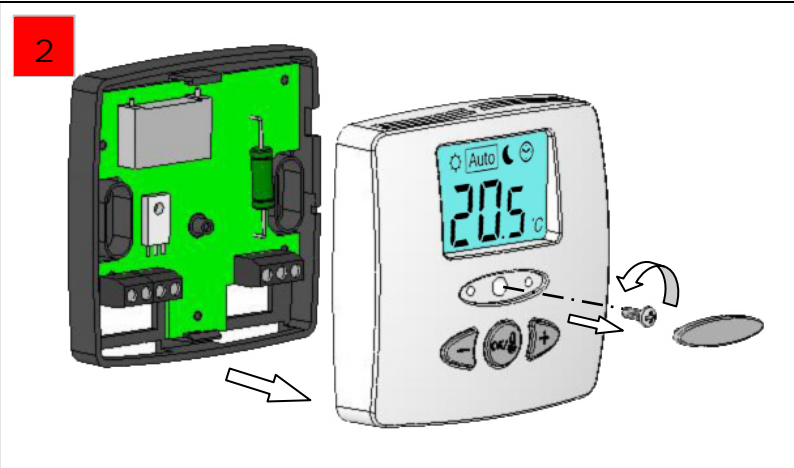

Pro Digital 450010
 Dual Sensing Thermostat w/ Probe

CPS PPL IMP 1120