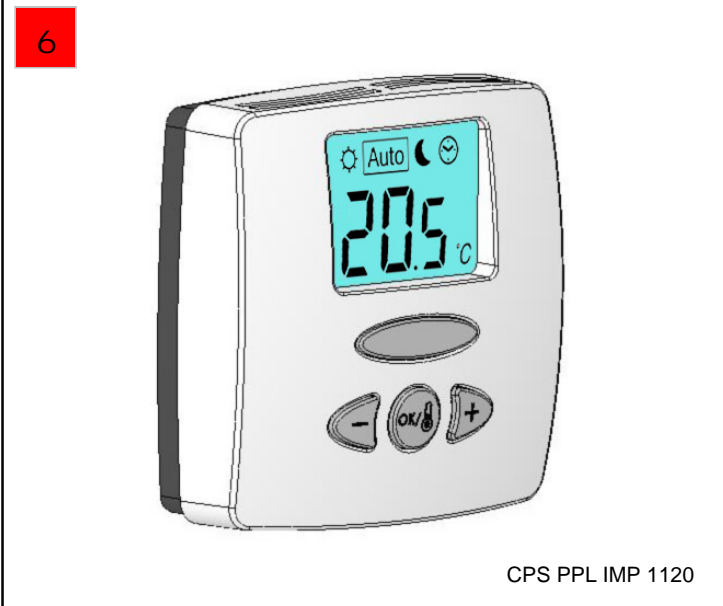

Pro Digital 450010
 Dual Sensing Thermostat w/ Probe

CPS PPL IMP 1120