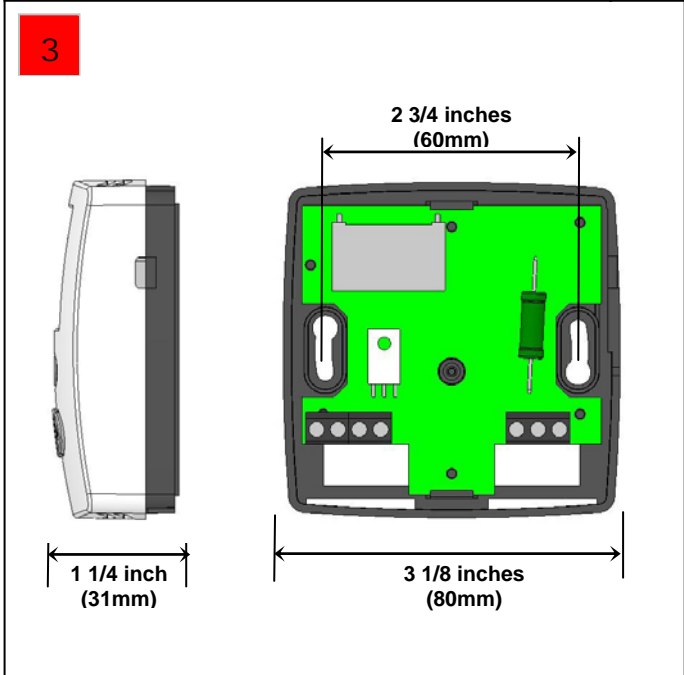

Pro Digital 450010
 Dual Sensing Thermostat w/ Probe

CPS PPL IMP 1120