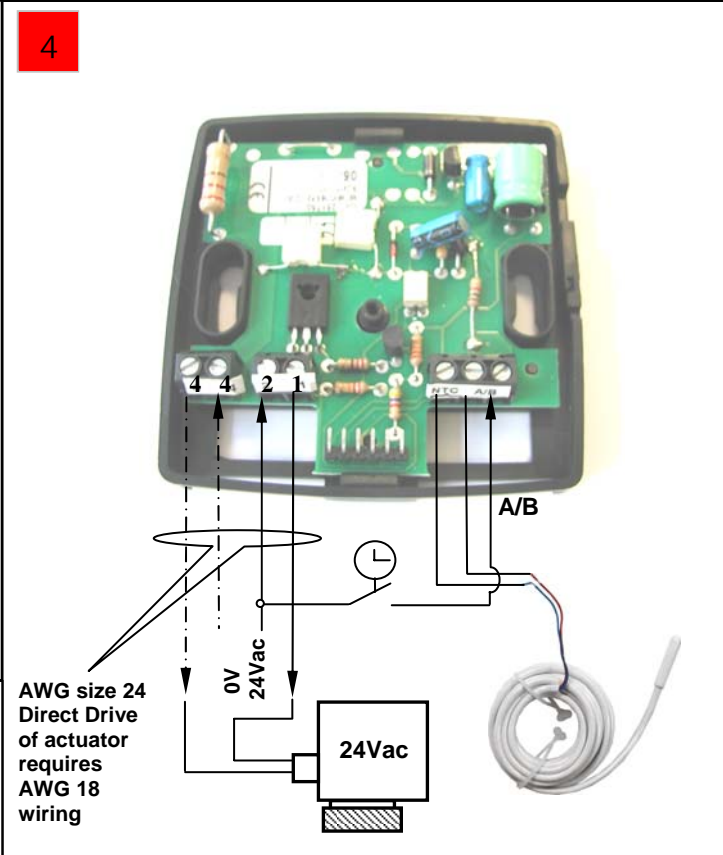

Pro Digital 450010
 Dual Sensing Thermostat w/ Probe

CPS PPL IMP 1120