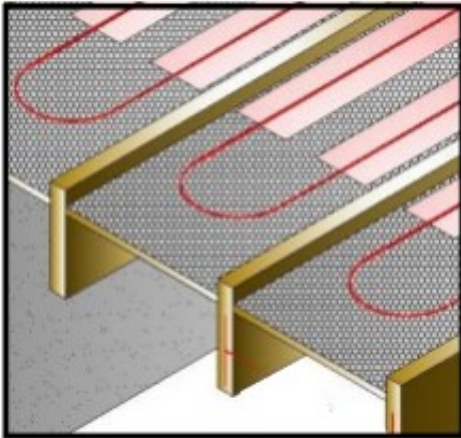

ComfortPro®

HEAT TRANSFER PLATES

Transfer plates are 4' long x 4 3/8" wide or 2' long x 4 3/8" wide
 Each is made with .016 in thick aluminum 3105-H14

MADE IN THE USA

2" & 4" Aluminum Transfer Plates

2" & 4" Aluminum Transfer Plates			
87008	Versaplate 24" Aluminum Transfer Plate	Each	50
87009	Versaplate 48" Aluminum Transfer Plate	Each	20