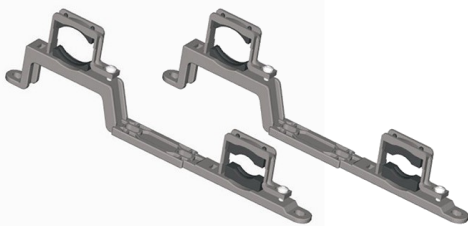

ComfortPro®

PRODUCT BULLETIN

COPPER MANIFOLDS

2 PORT - 8 PORT 72" - Custom Cut

F1807 Crimp - F1960 Expansion - Compression - Open End - Closed End - With Valves...

44400 Manifold Brackets (pair)

Outlet Resizing Tools

44050 - 1/2" 44075 - 3/4" 44100 - 1"

AquaHeat

AquaSeal

AquaMelt

Terre-Pex

24000 S PECULIAR DRIVE, PECULIAR, MO 64078

WWW.COMFORTPROSYSTEMS.COM

1-800-968-8905

Brazed joints, Type L Copper, Lead Free, 10 year Limited Warranty

CUT TO SIZE COPPER MANIFOLD

F1807 CRIMP MANIFOLD

F1960 EXPANSION MANIFOLD

F1807 CRIMP VALVES

COMPRESION VALVES

F1960 EXPANSION VALVES

DRAIN VENT END CAPS