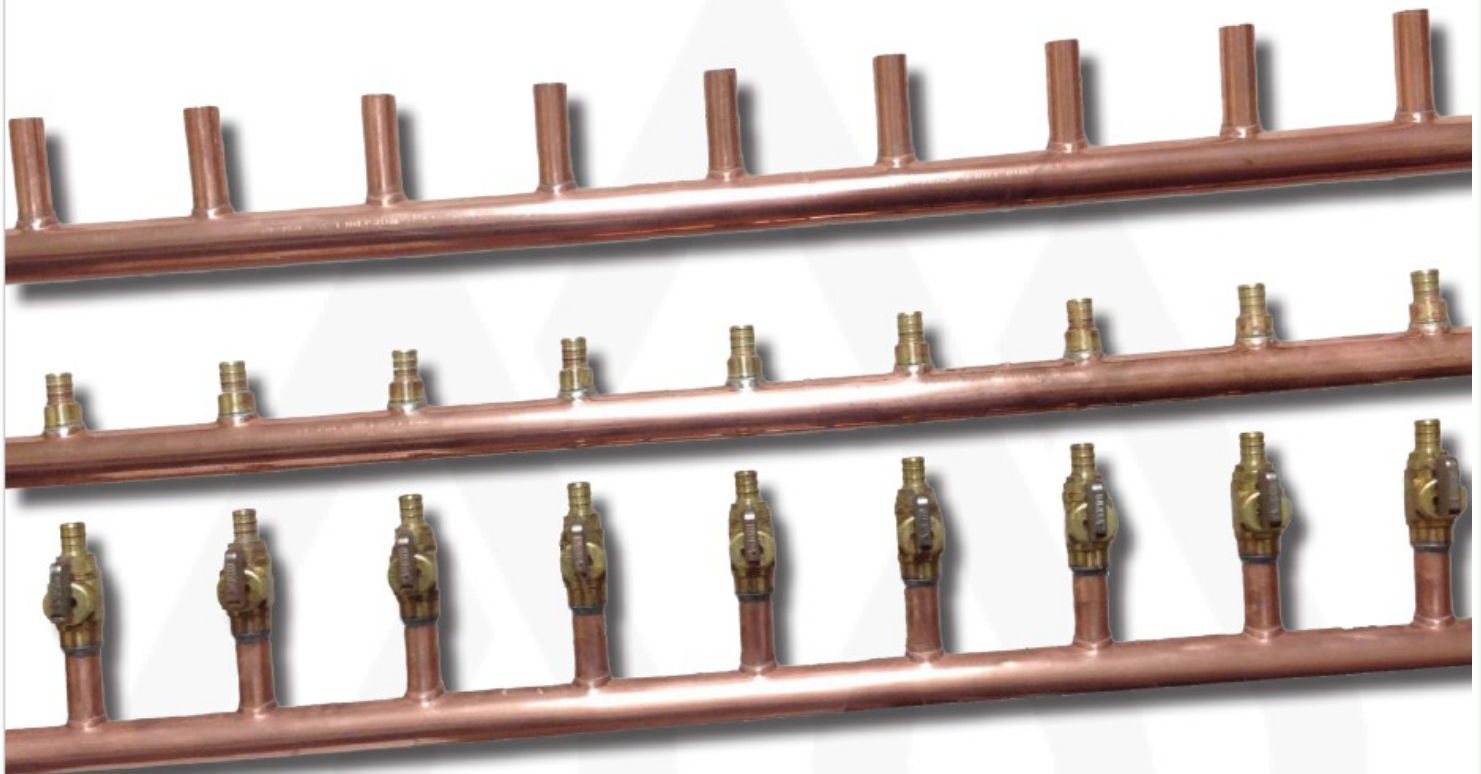

ComfortPro®

PRODUCT BULLETIN

COPPER MANIFOLDS

2 PORT - 8 PORT 72" - Custom Cut

F1807 Crimp - F1960 Expansion - Compression - Open End - Closed End - With Valves...

44400 Manifold Brackets (pair)

Outlet Resizing Tools

44050 - 1/2" 44075 - 3/4" 44100 - 1"

AquaHeat

AquaSeal

AquaMelt

Terre-Pex

24000 S PECULIAR DRIVE, PECULIAR, MO 64078

WWW.COMFORTPROSYSTEMS.COM

1-800-968-8905

Brazed joints, Type L Copper, Lead Free, 10 year Limited Warranty

CUT TO SIZE COPPER MANIFOLD

F1807 CRIMP MANIFOLD

F1960 EXPANSION MANIFOLD

F1807 CRIMP VALVES

COMPRESION VALVES

F1960 EXPANSION VALVES

DRAIN VENT END CAPS