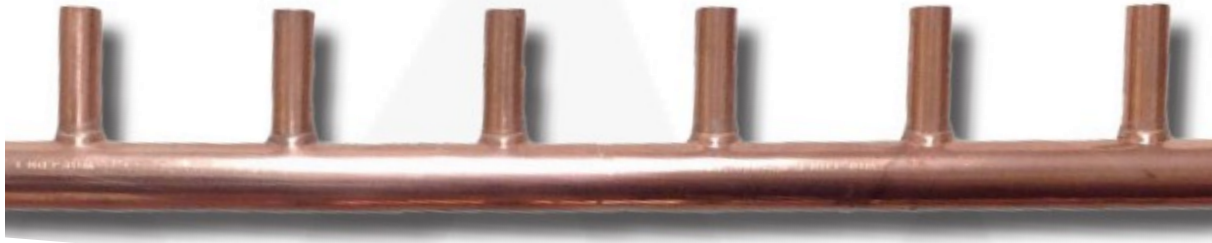

ComfortPro®

PRODUCT BULLETIN

COPPER MANIFOLDS

2 PORT - 8 PORT 72" - Custom Cut

F1807 Crimp - F1960 Expansion - Compression - Open End - Closed End - With Valves...

44400 Manifold Brackets (pair)

Outlet Resizing Tools

44050 - 1/2" 44075 - 3/4" 44100 - 1"

AquaHeat

AquaSeal

AquaMelt

Terre-Pex

24000 S PECULIAR DRIVE, PECULIAR, MO 64078

WWW.COMFORTPROSYSTEMS.COM

1-800-968-8905

Brazed joints, Type L Copper, Lead Free, 10 year Limited Warranty

CUT TO SIZE COPPER MANIFOLD

F1807 CRIMP MANIFOLD

F1960 EXPANSION MANIFOLD

F1807 CRIMP VALVES

COMPRESION VALVES

F1960 EXPANSION VALVES

DRAIN VENT END CAPS