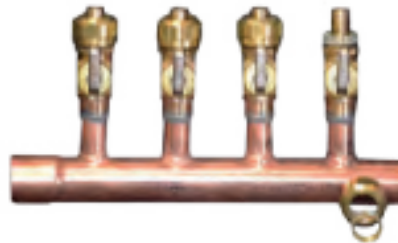

Brazed joints, Type L Copper, Lead Free, 10 year Limited Warranty

CUT TO SIZE COPPER MANIFOLD

F1807 CRIMP MANIFOLD

F1960 EXPANSION MANIFOLD

F1807 CRIMP VALVES

COMPRESION VALVES

F1960 EXPANSION VALVES

DRAIN VENT END CAPS

GAUGE TEE

Refer to the current ComfortPro catalog for available sizes and part numbers