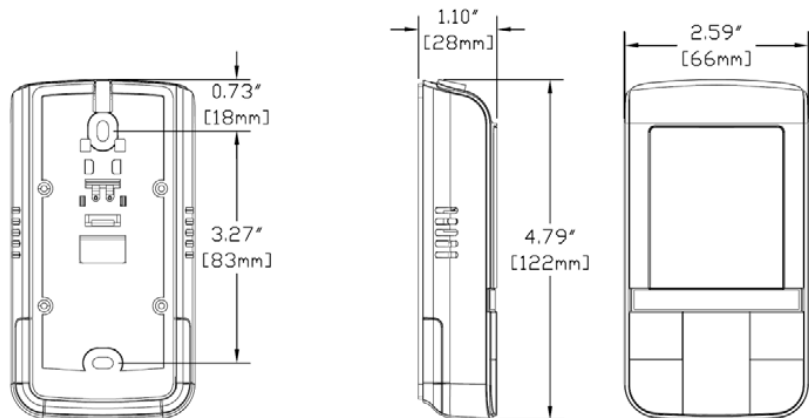

Features	Specifications				
<ul style="list-style-type: none"> Built-in wireless communication support Optional web-connected mode Floor protection when floor sensor is used Automatic freeze protection Three schedule modes, 6 periods per schedule Remote or local schedule setup 6-button touch keypad Local or remote initiated keylock 1.5 year expected battery life 	Model	AWRT10RF Wireless Radiant Thermostat			
	Package Dimensions	<i>Length</i>	<i>Width</i>	<i>Height</i>	Package Weight
		6.18"	2.8"	1.45"	
		15.7 cm	7.2 cm	3.7 cm	230 g
	Enclosure Material	White PC/ABS Plastic			
	Approvals	Meets Class B ICES & FCC Part 15			
	Operating Temperature	Indoor use only, 32 to 122°F (0 to 50°C), RH <90% noncondensing			
	Storage Temperature	14 to 140°F (-10 to 60°C)			
	Power Supply	2 x AA alkaline batteries			
	Temperature Sensor	Internal thermistors, 10 kΩ @ 77°F (25°C) ± 0.2°C			
Measurement Range: 32 - 99°F (0 - 40°C)					
Resolution: 1°F (0.5°C)					
User Interface	Set Point Range Heating: 41 - 92°F (5 - 33.5°C) / Cooling: 44 - 95°F (6.5 - 35°C)				
	Indications: Temperature, Day of the Week, Heat/Cool, Settings, Key Lock				
	Backlit fixed segment LCD Display, User settings stored in non-volatile memory				